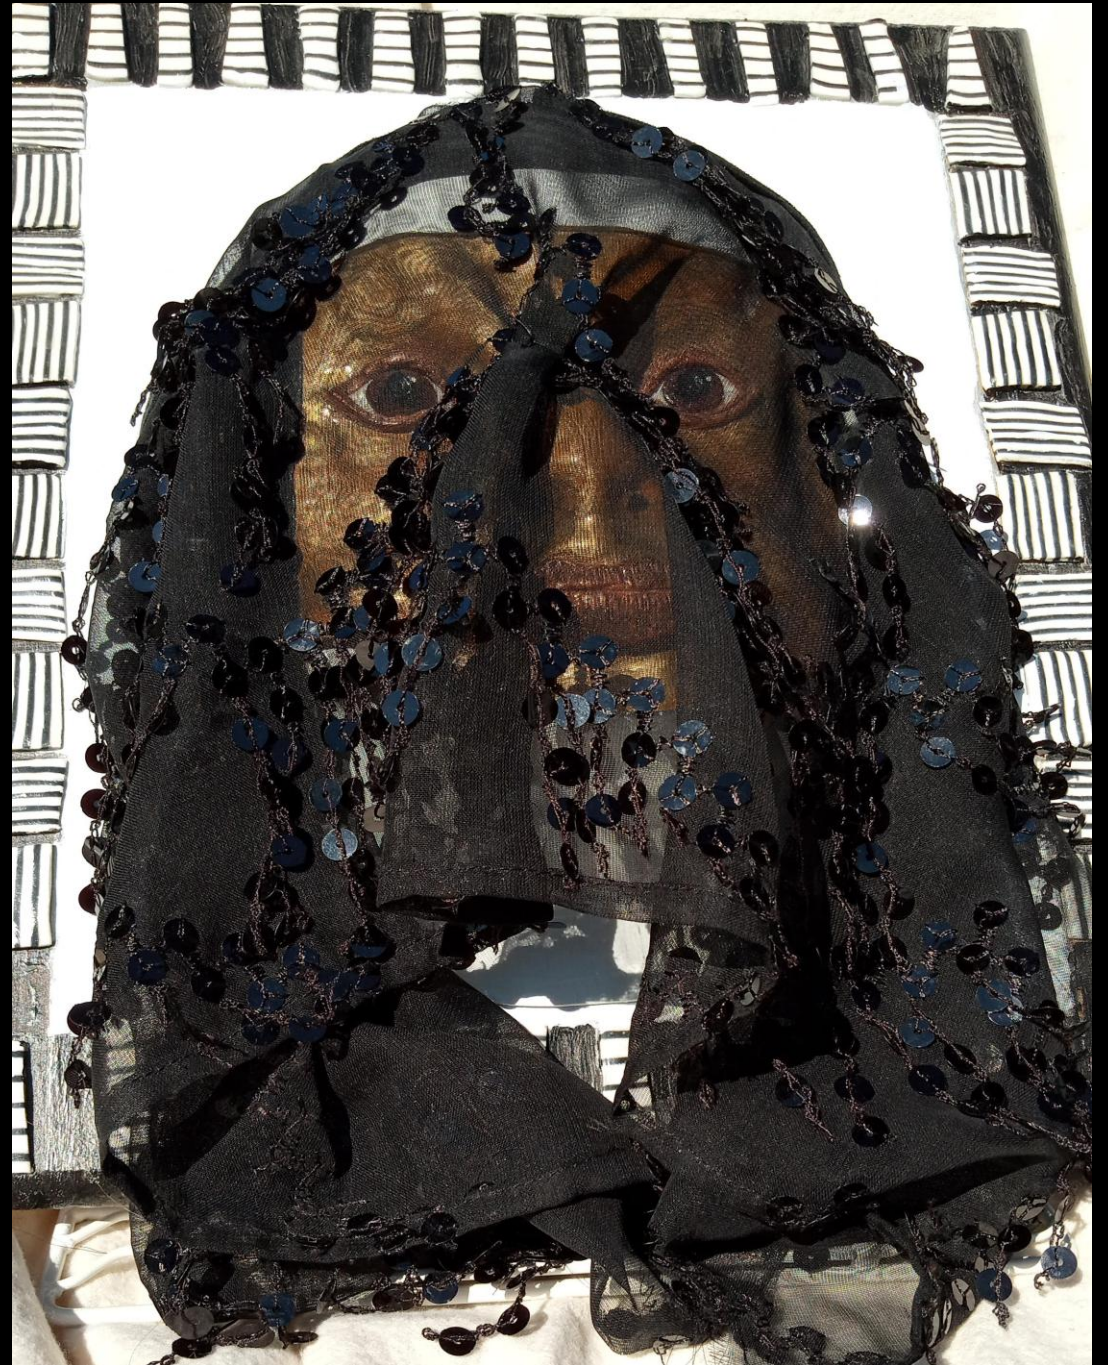

# BBS JUNE CHALLENGE

Black and white with a pop of color

#1

# TRIANGLE EARRINGS

#1

DETAIL

#2

BUMBLEBEE  
JASPER AND  
BLACK ONYX  
NECKLACE

## #2 DETAIL

#3  
FACE